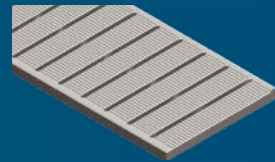

Comfort Flow

Style #2 - Slots perpendicular to wall

Competition Flow

Style #3 - Slots parallel to wall