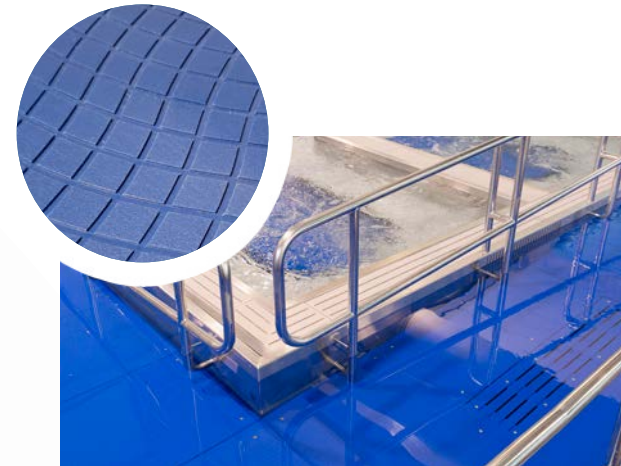

NATATREAD™ SAFESTEP™ POLYMER DECKING

SafeStep is a unique semi-rigid polymer overlay with a decorative shaped surface that is incredibly durable, comfortable and absolutely slip-resistant.

Use for ramps, sloped entries, steps and stair surfaces, or just about anywhere that a durable walk, step or access surface is required. Comes in a wide range of colors.