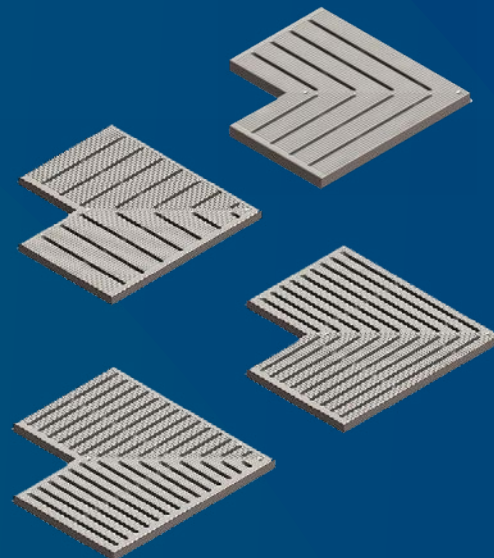

COMFORT FLOW & COMPETITION FLOW

Available in both Comfort Flow and Competition Flow configurations, grating sections are available with slots parallel to the width or length. Standard grating sections are white in color.

Comfort Flow

Style #1 - Slots parallel to wall

Comfort Flow

Style #2 - Slots perpendicular to wall

Competition Flow

Style #3 - Slots parallel to wall

Competition Flow

Style #4 - Slots perpendicular to wall

CORNER PIECES

GPM corner grating is a solid one-piece that is custom manufactured to match the attached grating and pool surround. Corner pieces are available to match any style and size GPM grating available. Each piece is sold separately to create a perfect fit for each corner. Standard sizes are for perfect 90°; but we are able to fabricate any size or shape needed.