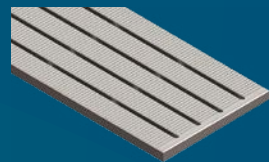

NATARE FACT: Our equipment and systems are used on six of the seven continents (we are trying for Antarctica).

VISIT OUR WEBSITE FOR DOWNLOADABLE DOCUMENTS

TYPES OF GRATING AVAILABLE

Our GPM grating is available in both Comfort Flow and Competition Flow configurations, grating sections are available with slots parallel to the width or length. Standard grating colors are white, medium grey and black (additional colors shown on page 3).

COMFORT FLOW & COMPETITION FLOW

Available in both Comfort Flow and Competition Flow configurations, grating sections are available with slots parallel to the width or length. Standard grating sections are white in color.

Comfort Flow

Style #1 - Slots parallel to wall