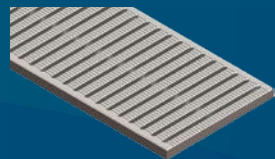

COMFORT FLOW & COMPETITION FLOW

Available in both Comfort Flow and Competition Flow configurations, grating sections are available with slots parallel to the width or length. Standard grating sections are white in color.

Comfort Flow

Style #1 - Slots parallel to wall

Comfort Flow

Style #2 - Slots perpendicular to wall

Competition Flow

Style #3 - Slots parallel to wall

Competition Flow

Style #4 - Slots perpendicular to wall

CORNER PIECES

GPM corner grating is a solid one-piece that is custom manufactured to match the attached grating and pool surround. Corner pieces are available to match any style and size GPM grating available. Each piece is sold separately to create a perfect fit for each corner. Standard sizes are for perfect 90°; but we are able to fabricate any size or shape needed.