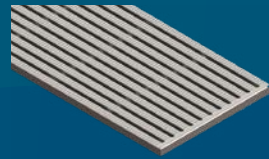

NATARE FACT: Our equipment and systems are used on six of the seven continents (we are trying for Antarctica).

VISIT OUR WEBSITE FOR DOWNLOADABLE DOCUMENTS

TYPES OF GRATING AVAILABLE

Our GPM grating is available in both Comfort Flow and Competition Flow configurations, grating sections are available with slots parallel to the width or length. Standard grating colors are white, medium grey and black (additional colors shown on page 3).

COMFORT FLOW & COMPETITION FLOW

Available in both Comfort Flow and Competition Flow configurations, grating sections are available with slots parallel to the width or length. Standard grating sections are white in color.

Comfort Flow

Style #1 - Slots parallel to wall

Comfort Flow

Style #2 - Slots perpendicular to wall

Competition Flow

Style #3 - Slots parallel to wall

Competition Flow

Style #4 - Slots perpendicular to wall

CORNER PIECES

GPM corner grating is a solid one-piece that is custom manufactured to match the attached grating and pool surround. Corner pieces are available to match any style and size GPM grating available. Each piece is sold separately to create a perfect fit for each corner. Standard sizes are for perfect 90°; but we are able to fabricate any size or shape needed.

All Natare pool grating has a permanent, bi-directional slip-resistant surface that exceeds the ASTM coefficient of friction standards.

WHY GPM?

1 EXTREMELY DURABLE
Environmentally stabilized for harsh sun and tough aquatic environments. Natare GPM grating is made entirely from FDA and USDA-approved materials.

2 BUILT TO LAST
Will not crack, flake, separate, rot, swell, splinter or delaminate when exposed to aggressive water conditions.