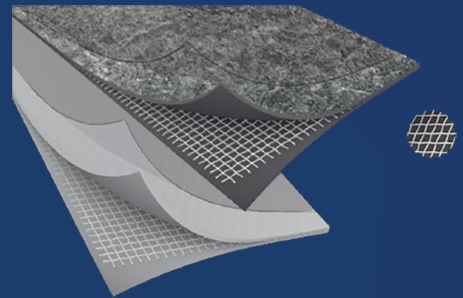

The New Floor & Decking Surface Solution

WATERPROOF SLIP-RESISTANT SURFACES FOR POOLS, DECKS, SPLASH PADS, AND MORE

SOLID™ COLLECTION

Nature SOLID collection creates a durable, watertight, slip-resistant, and continuous surface in indoor and outdoor areas where water or wet environments exist.

For a seamless blend into any environment, the collection is available in three modern, but elegant colors: Light Grey, Grey, and Sand.

WATERPROOF AND SAFE SURFACES AROUND ANY DECK

Natare **SOLID** is a reinforced PVC membrane that encapsulates and makes the deck area slip-resistant and waterproof. This is an ideal solution for decks experiencing cracking, flaking, delamination, and peeling.

APPLICATIONS: Pool, Spa & Hot Tub Decks – Locker Rooms – Splash Pads – Shower Areas – Gyms – Sundecks – Balconies – Roof Decks – Patios – Boathouses

HOW DOES IT WORK?

It is professionally installed on-site to ensure a perfect, smooth fit to the floor or deck shape. It can be applied over most materials, protecting the structure and anything below.

WHAT MAKE SOLID DIFFERENT?

It is a commercial grade, 80-mil thick reinforced PVC membrane that is butt-welded to offer a continuous surface (no overlaps) to provide superior slip resistance and elegant designs.